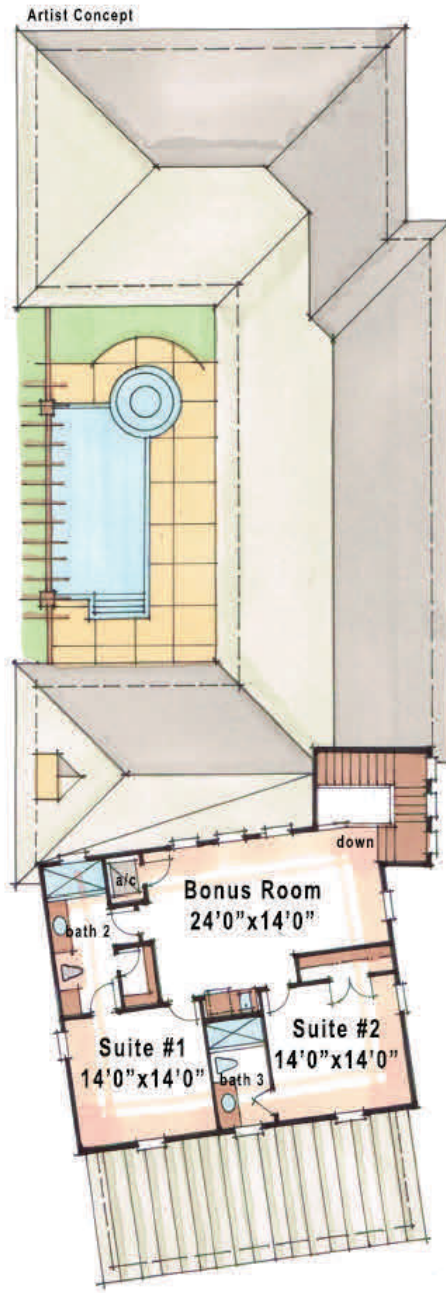

Orchid Island

Second Floor Plan

First Floor Plan

Bruce Williams Homes

3215 Sq Ft of Living Area

www.bwhomes.com

456 12th Street West, Bradenton, FL 34205
941/748-8834 941/746-4984 Fax

Pricing, plans, and elevations subject to change at any time without notice. Room dimensions are approximate. Floor Plans & Elevation Renderings are artist conception and may vary from actual. © 2014 Bruce Williams Homes— 10/16/14 CBC1257342

Orchid Island

**Bruce
Williams
Homes**

www.bwhomes.com

456 12th Street West, Bradenton, FL 34205
941/748-8834 941/746-4984 Fax

Pricing, plans, and elevations subject to change at any time without notice. Room dimensions are approximate. Floor Plans & Elevation Renderings are artist conception and may vary from actual. © 2013 Bruce Williams Homes— 10/16/14 CBC1257342