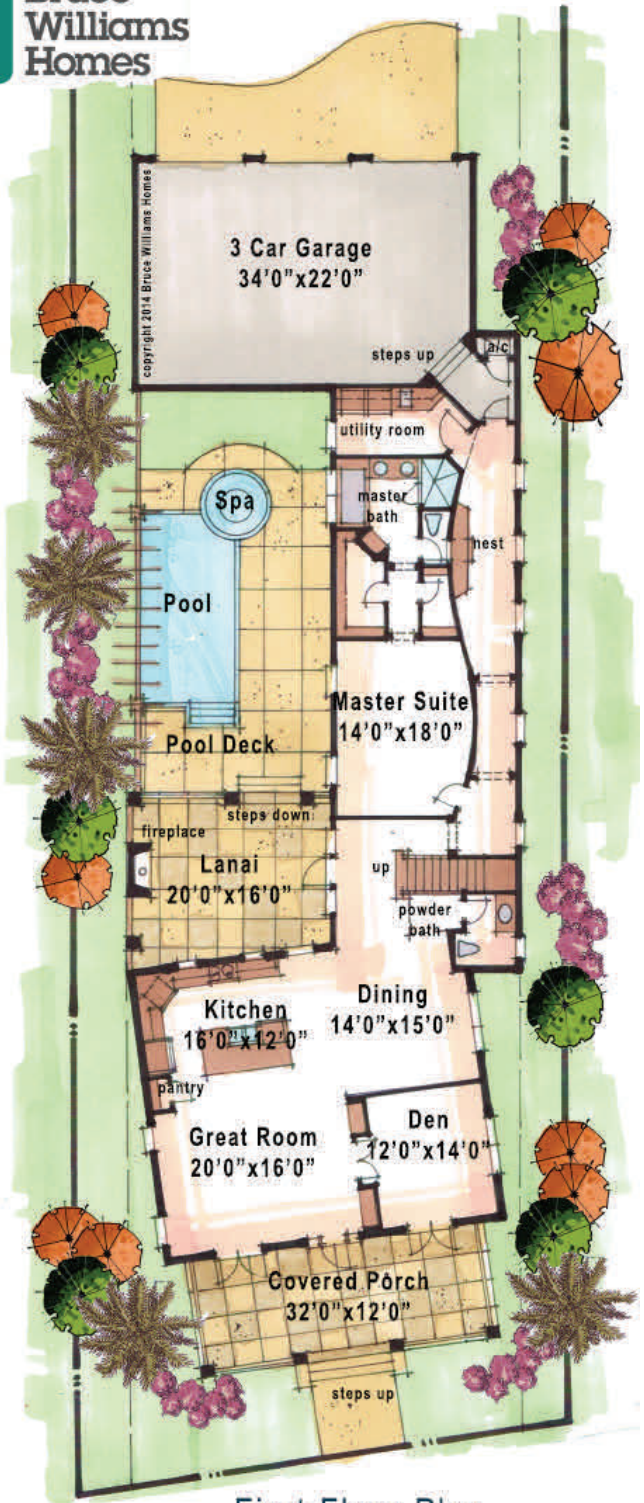

Orchid Island

Second Floor Plan

First Floor Plan

Bruce Williams Homes

3215 Sq Ft of Living Area

www.bwhomes.com

456 12th Street West, Bradenton, FL 34205
941/748-8834 941/746-4984 Fax

Pricing, plans, and elevations subject to change at any time without notice. Room dimensions are approximate. Floor Plans & Elevation Renderings are artist conception and may vary from actual. © 2014 Bruce Williams Homes— 10/16/14 CBC1257342

Orchid Island

**Bruce
Williams
Homes**

www.bwhomes.com

456 12th Street West, Bradenton, FL 34205
941/748-8834 941/746-4984 Fax

Pricing, plans, and elevations subject to change at any time without notice. Room dimensions are approximate. Floor Plans & Elevation Renderings are artist conception and may vary from actual. © 2013 Bruce Williams Homes— 10/16/14 CBC1257342